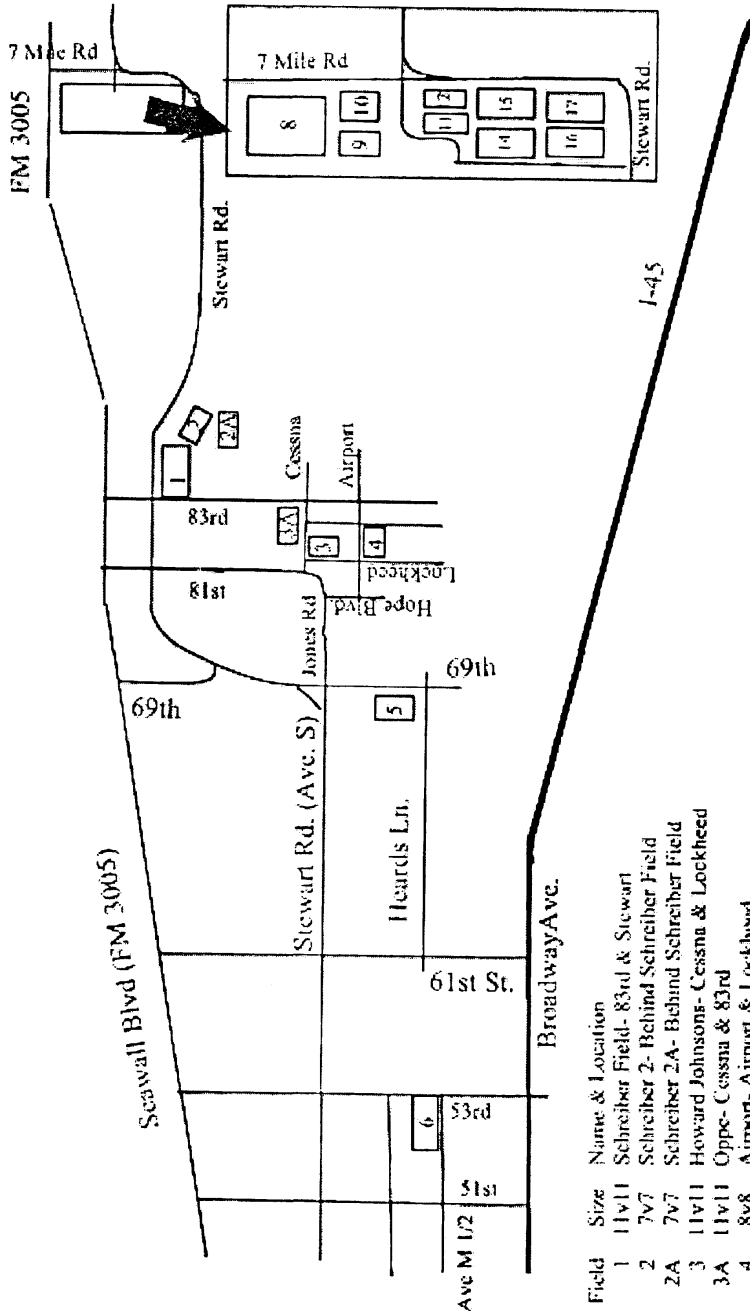

# GALVESTON YOUTH SOCCER CLUB

- | Field   | Size  | Name & Location                      |
|---------|-------|--------------------------------------|
| 1       | 11v11 | Schreiber Field- 83rd & Stewart      |
| 2       | 7v7   | Schreiber 2- Behind Schreiber Field  |
| 2A      | 7v7   | Schreiber 2A- Behind Schreiber Field |
| 3       | 11v11 | Howard Johnsons- Cessna & Lockheed   |
| 3A      | 11v11 | Oppe- Cessna & 83rd                  |
| 4       | 8v8   | Airport- Airport & Lockheed          |
| 5       | 7v7   | Parker- 69th & Heard's Ln.           |
| 6       | 8v8   | Alamo- 53rd & M1/2                   |
| 8,14-17 | 11v11 | New Soccer Complex-                  |
| 9-10    | 7v7   | Stewart & 7 Mile Road                |
| 11-12   | 8v8   |                                      |

8,14-17	11v11	New Soccer Complex-
9-10	7v7	Stewart & 7 Mile Road
11-12	8v8	